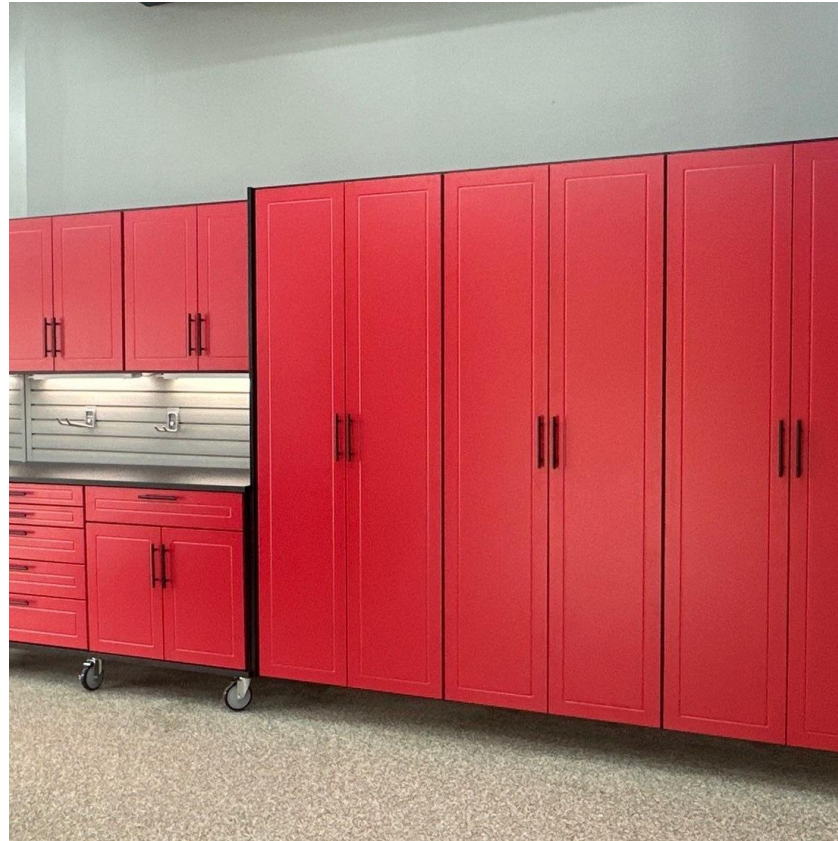

Door Color Options - Installed Examples

Earthstone

Door Color Options - Installed Examples

Royal Blue

Door Color Options - Installed Examples

Frosty White

Door Color Options - Installed Examples

Red HT